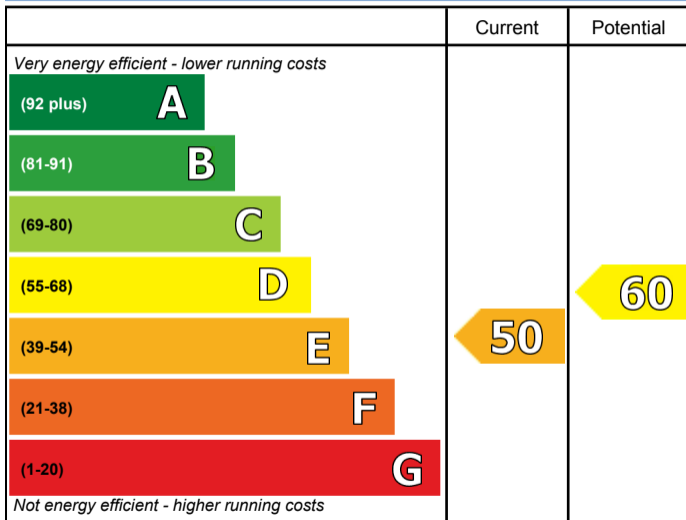

## Energy Efficiency Rating

England & Wales

EU Directive  
2002/91/EC

## Environmental Impact (CO<sub>2</sub>) Rating

England & Wales

EU Directive  
2002/91/EC